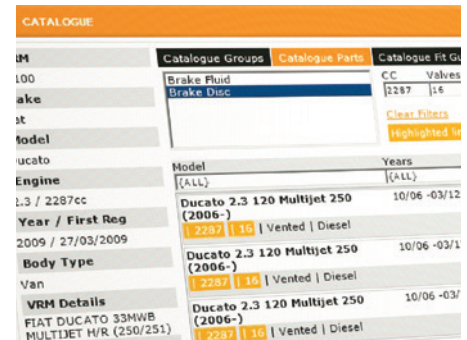

Autowork Enterprise

Software for multi-site tyre outlets and fast-fit chains

A Software as a Service (SaaS), browser-based point-of-sale solution which seamlessly integrates with Autopart Tyres at your head office

Key features

- No installation required
- Works from a PC web browser
- Quotations, job cards and invoices
- Comprehensive service records
- Workshop diary system
- Tyre sales module
- Repair times and technical data
- Integrated parts catalogue & VRM
- MOT & service reminders by text
- Integrates with MAM CarSide

Autowork Enterprise is a web-based application for managing the business activities associated with a busy workshop. Its comprehensive array of features control all aspects of daily activity, including the production of job cards, invoices, quotations, and service and MOT reminders. Its dedicated tyre sales module allows you to compare products from a variety of suppliers complete with correct fitting times and tyre pressures. Autowork Enterprise runs within a web browser and requires no installation or maintenance. All information is stored on secure servers and backed up on a daily basis.

For further information, please call 01226 352901