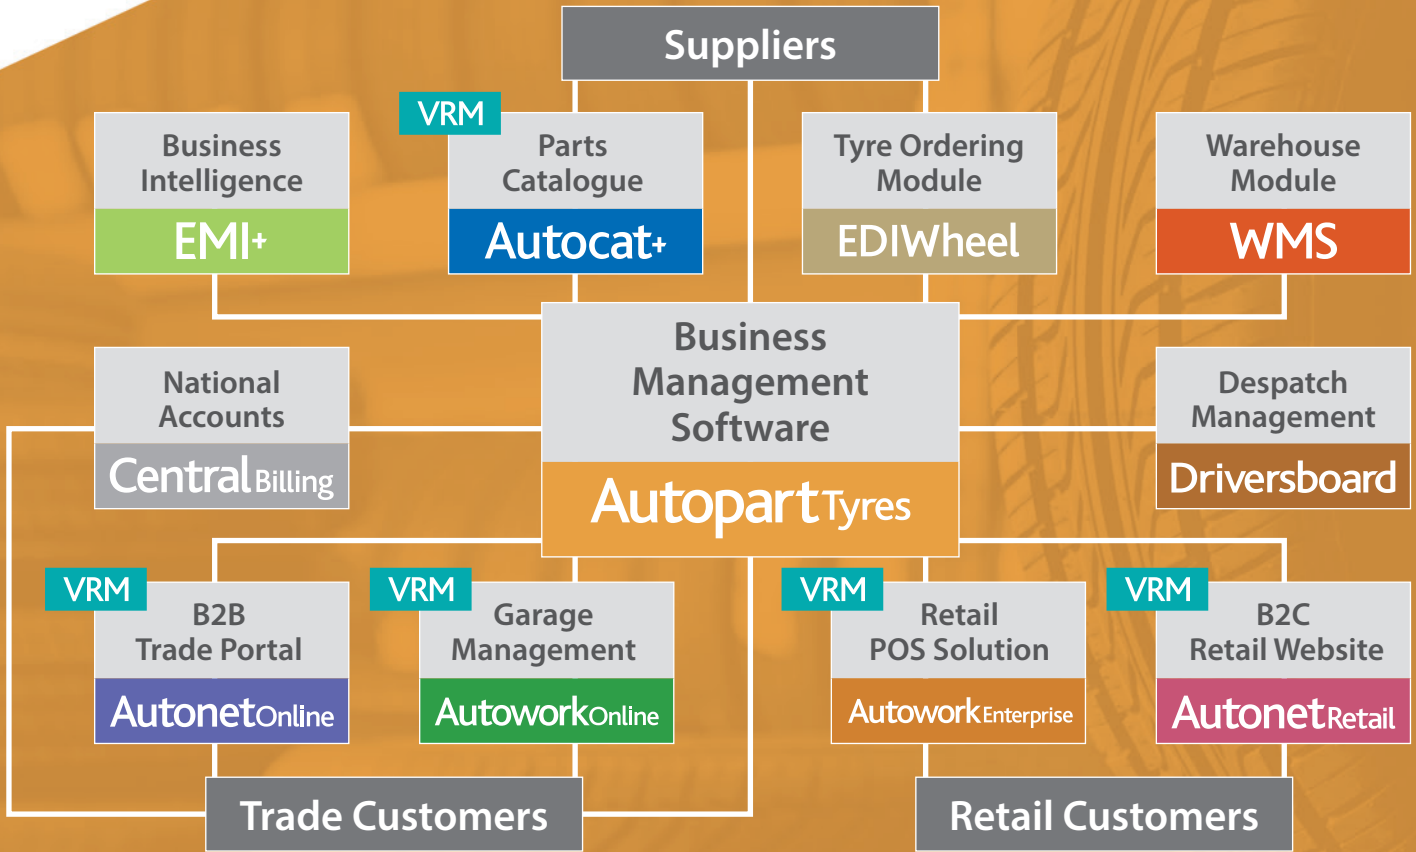

AutopartTyres

Tyre industry software

Autopart Tyres software suite is an extensive collection of applications, offering a complete business management solution for tyre distributors and retailers

The Autopart Tyres software suite is a rich business management platform for tyre distributors, auto centres and fast-fit chains. Built around the powerful Autopart management application, the suite integrates multiple functionalities into a single composite system. It comprises a number of innovative components that can be selected and assembled to create a tailored solution.